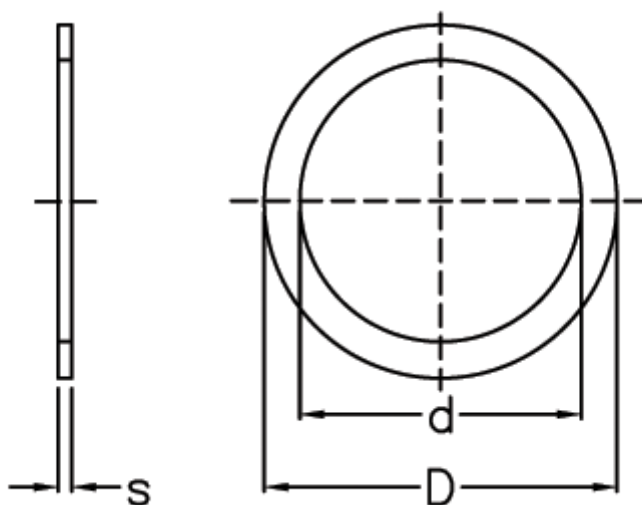

Article number: 0130839

Description: Support washer
120x150x3,5 DIN 988

Measures

d = 120

D = 150

Description = 120x150x3,5

s = 3.5

tol = -0.08

Weight kg/1000 = 175.000